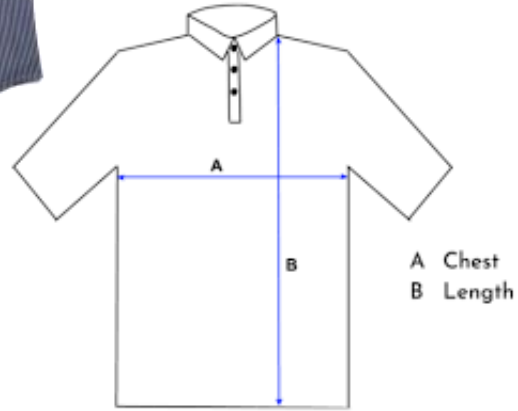

## SCHOOL UNIFORM SIZE CHART

Frocks Size Chart		
Size	Chest	Length
22	27	22
24	28	24
26	30	26
28	30	28
30	32	30
32	34	32
34	36	34
36	39	36
38	40	38

## SCHOOL UNIFORM SIZE CHART

Shirt (Half Sleeve) Size Chart		
Size	Chest	Length
18	30	18
20	32	20
22	34	22
24	36	24
26	38	26
28	40	28
30	42	29
32	44	30
34	46	30
36	48	30
38	50	31
40	52	31
42	54	31