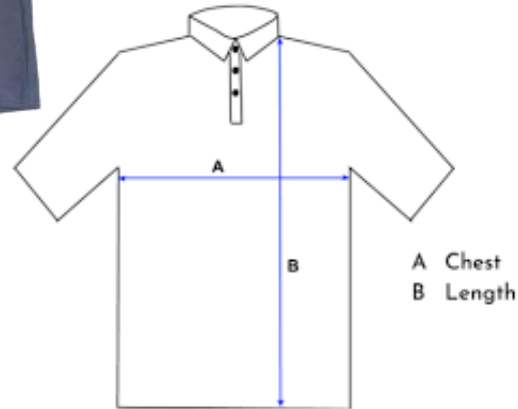

SCHOOL UNIFORM SIZE CHART

Post-16 Boys Shirt Size Chart

Size	Chest	Length
6	38	26
7	40	26.5
8	42	27
9	43	27.5
10	44	28
11	45	28.5
12	46	29
13	47	29.5